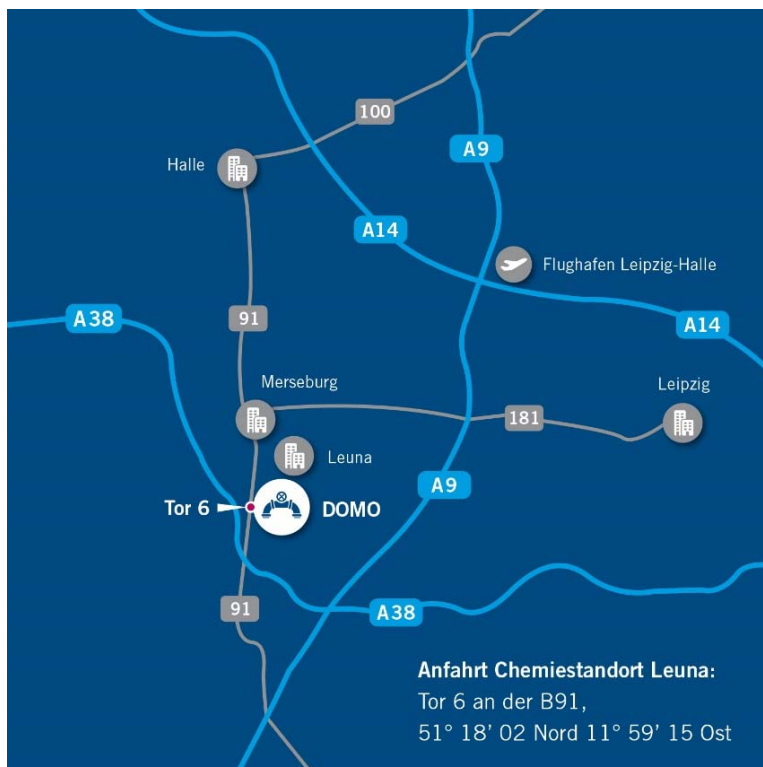

How to find us

From the North (Berlin) or South (Nürnberg/Munich):

Take the motorway A9 until the junction Kreuz Rippachtal, then join the motorway A38 direction Dreieck Halle-Süd. Leave the A38 at exit Leuna and follow the B91 direction Merseburg. Take the entrance Tor 6 to the chemical site of Leuna and contact the visitor registration.

From the East (Dresden) or West (Kassel/Göttingen):

Take the motorway A38 until the exit Leuna and follow the B91 direction Merseburg. Take the entrance Tor 6 to the chemical site of Leuna and contact the visitor registration.

For GPS navigation please use the following information:

Location: Leuna

**Street: Chemiestandort Leuna
Tor 6**

GPS-Coordinates:

51° 18' 02 North 11° 59' 15 E